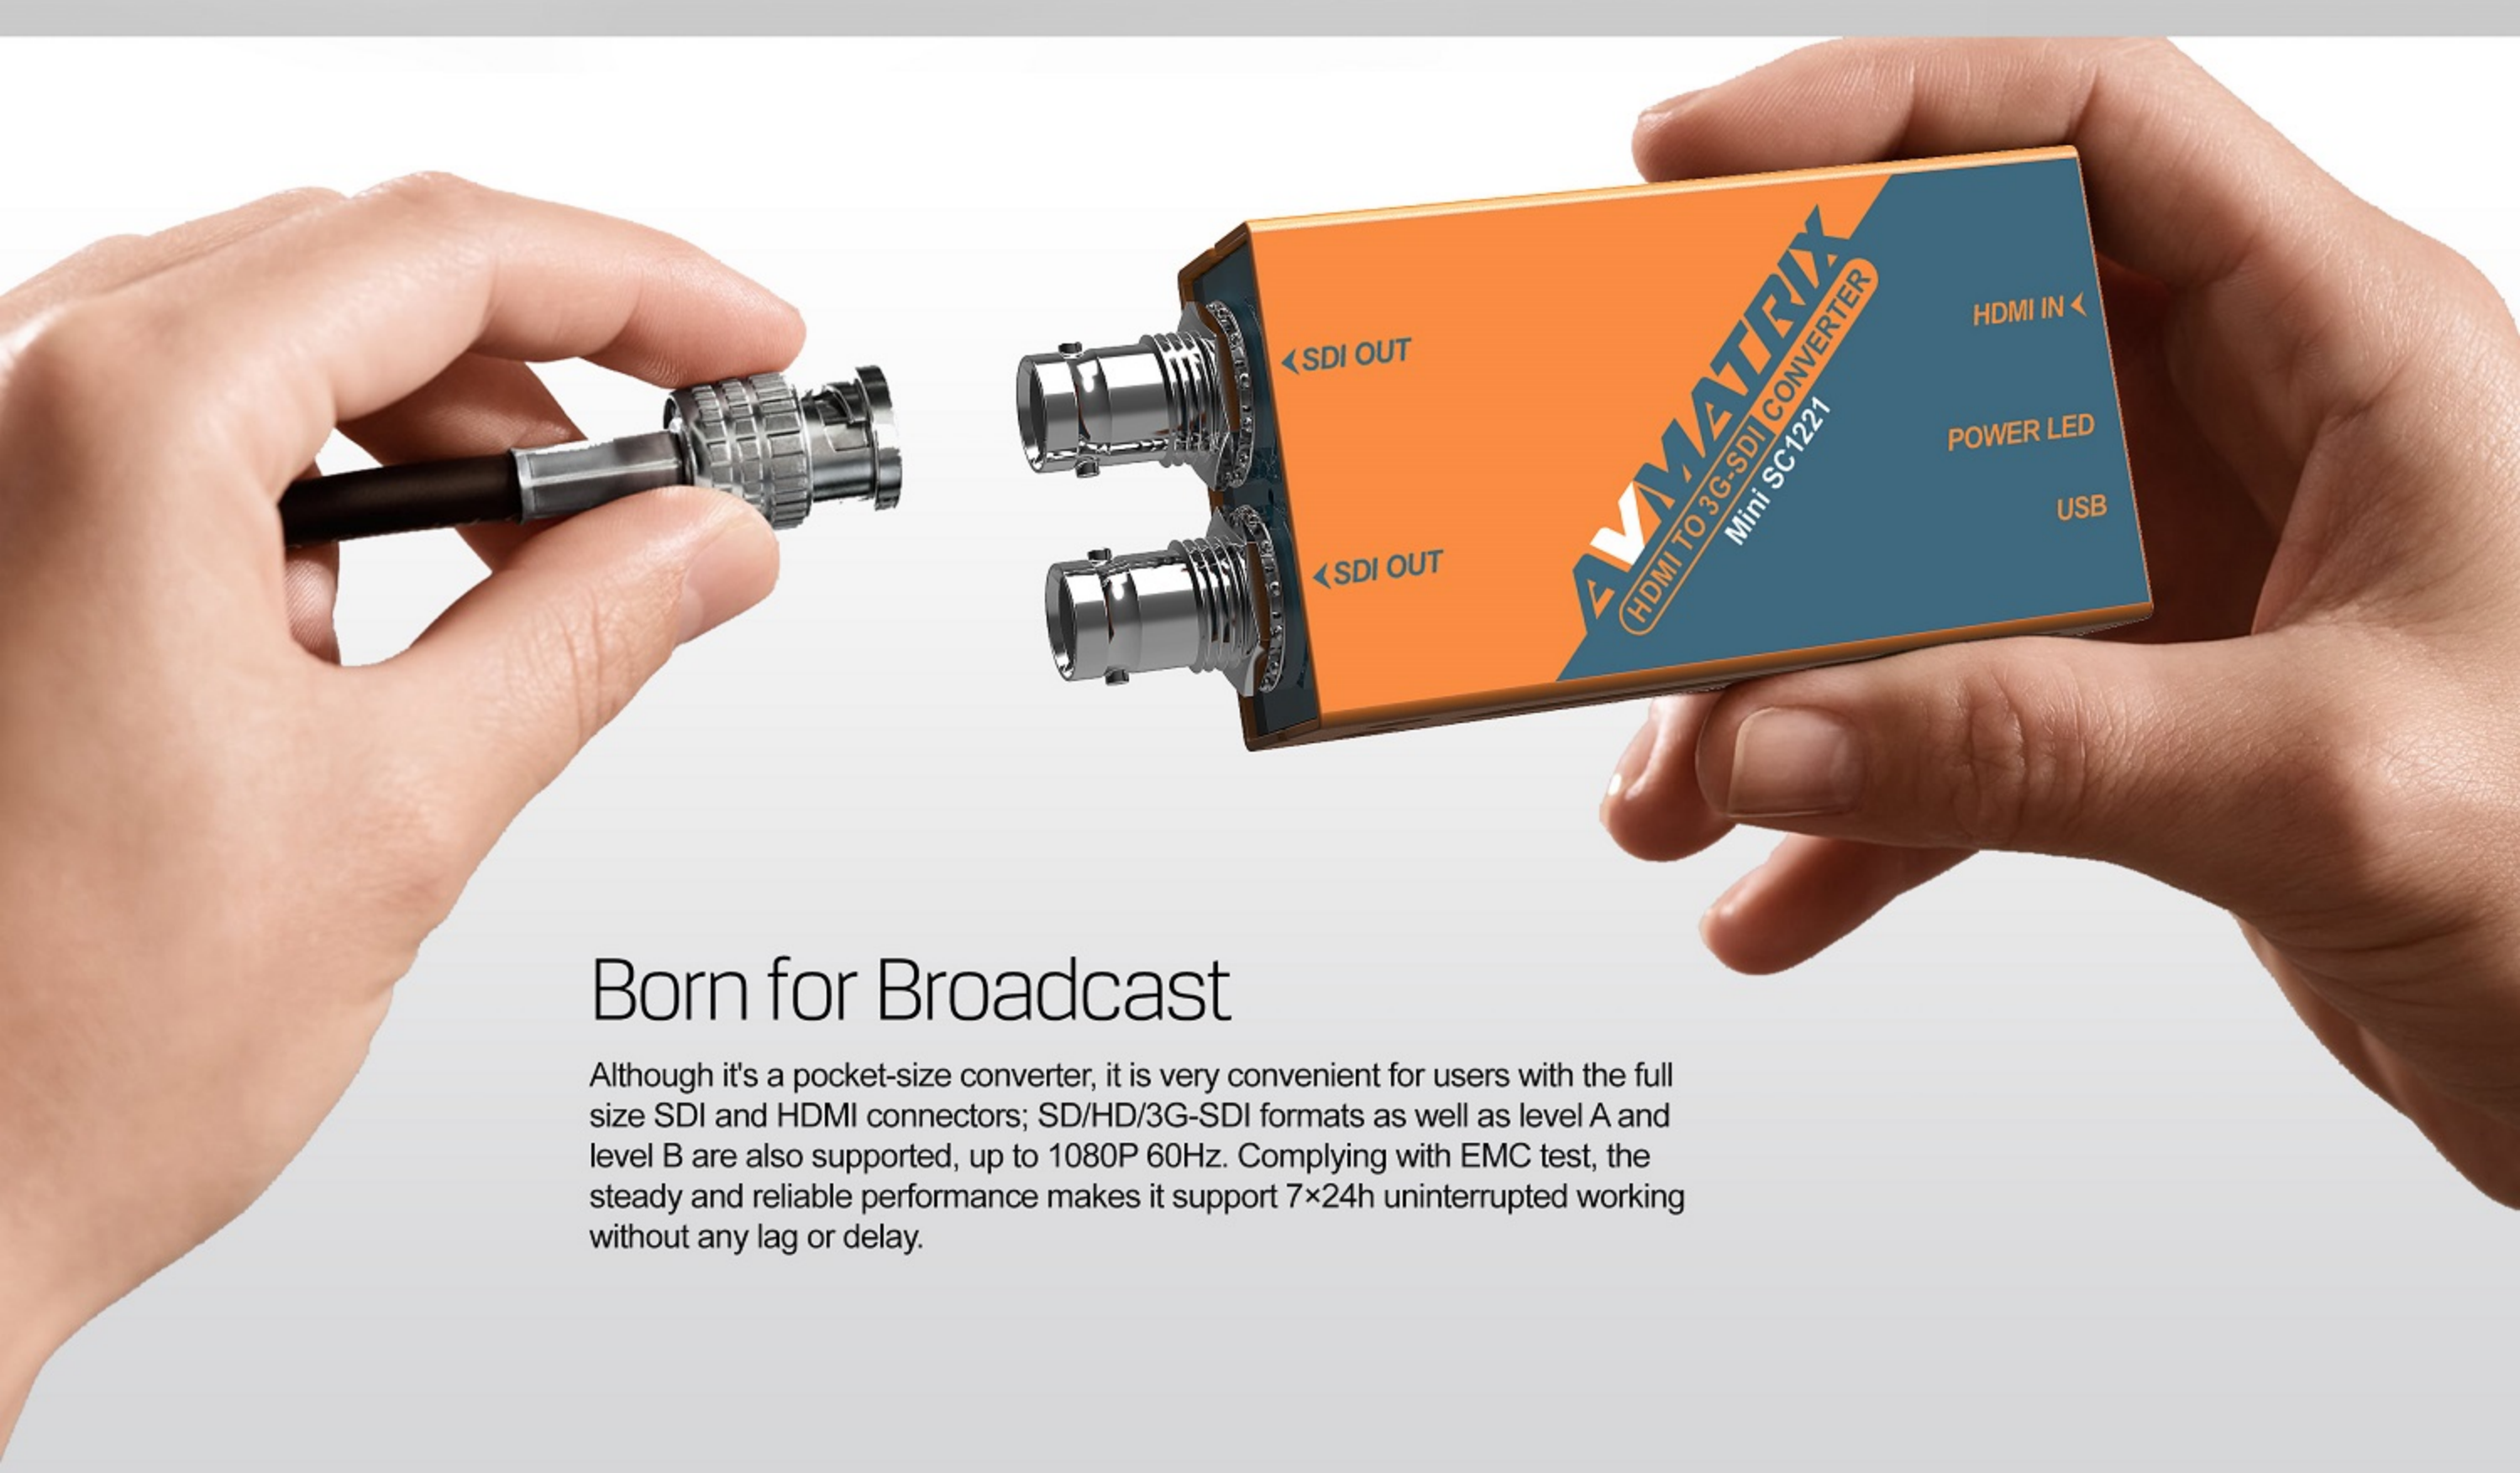

Model NO.: **Mini SC1112** | Model NO.: **Mini SC1221**  
**3G-SDI to HDMI** | **HDMI to 3G-SDI**  
**POCKET-SIZE BROADCAST CONVERTER**

### Born for Broadcast

Although it's a pocket-size converter, it is very convenient for users with the full size SDI and HDMI connectors; SD/HD/3G-SDI formats as well as level A and level B are also supported, up to 1080P 60Hz. Complying with EMC test, the steady and reliable performance makes it support 7×24h uninterrupted working without any lag or delay.

### Powered Anywhere

Featured with universal USB power solution design, avmatrix mini converter can be powered by Micro USB connection; it can not only connect with DC power plug pack, but also get power from power bank, laptop or computer. The low power consumption is incredible, such as a 5,000mAh power bank can supply a more than 24-hour uninterrupted working time.

### Pocket Size and Easy to Mount

Miniature design makes it portable for indoors and outdoors. It's possible to put into pocket and take to anywhere. With a convenient and detachable mounting bracket, it is also available in different application scenarios.