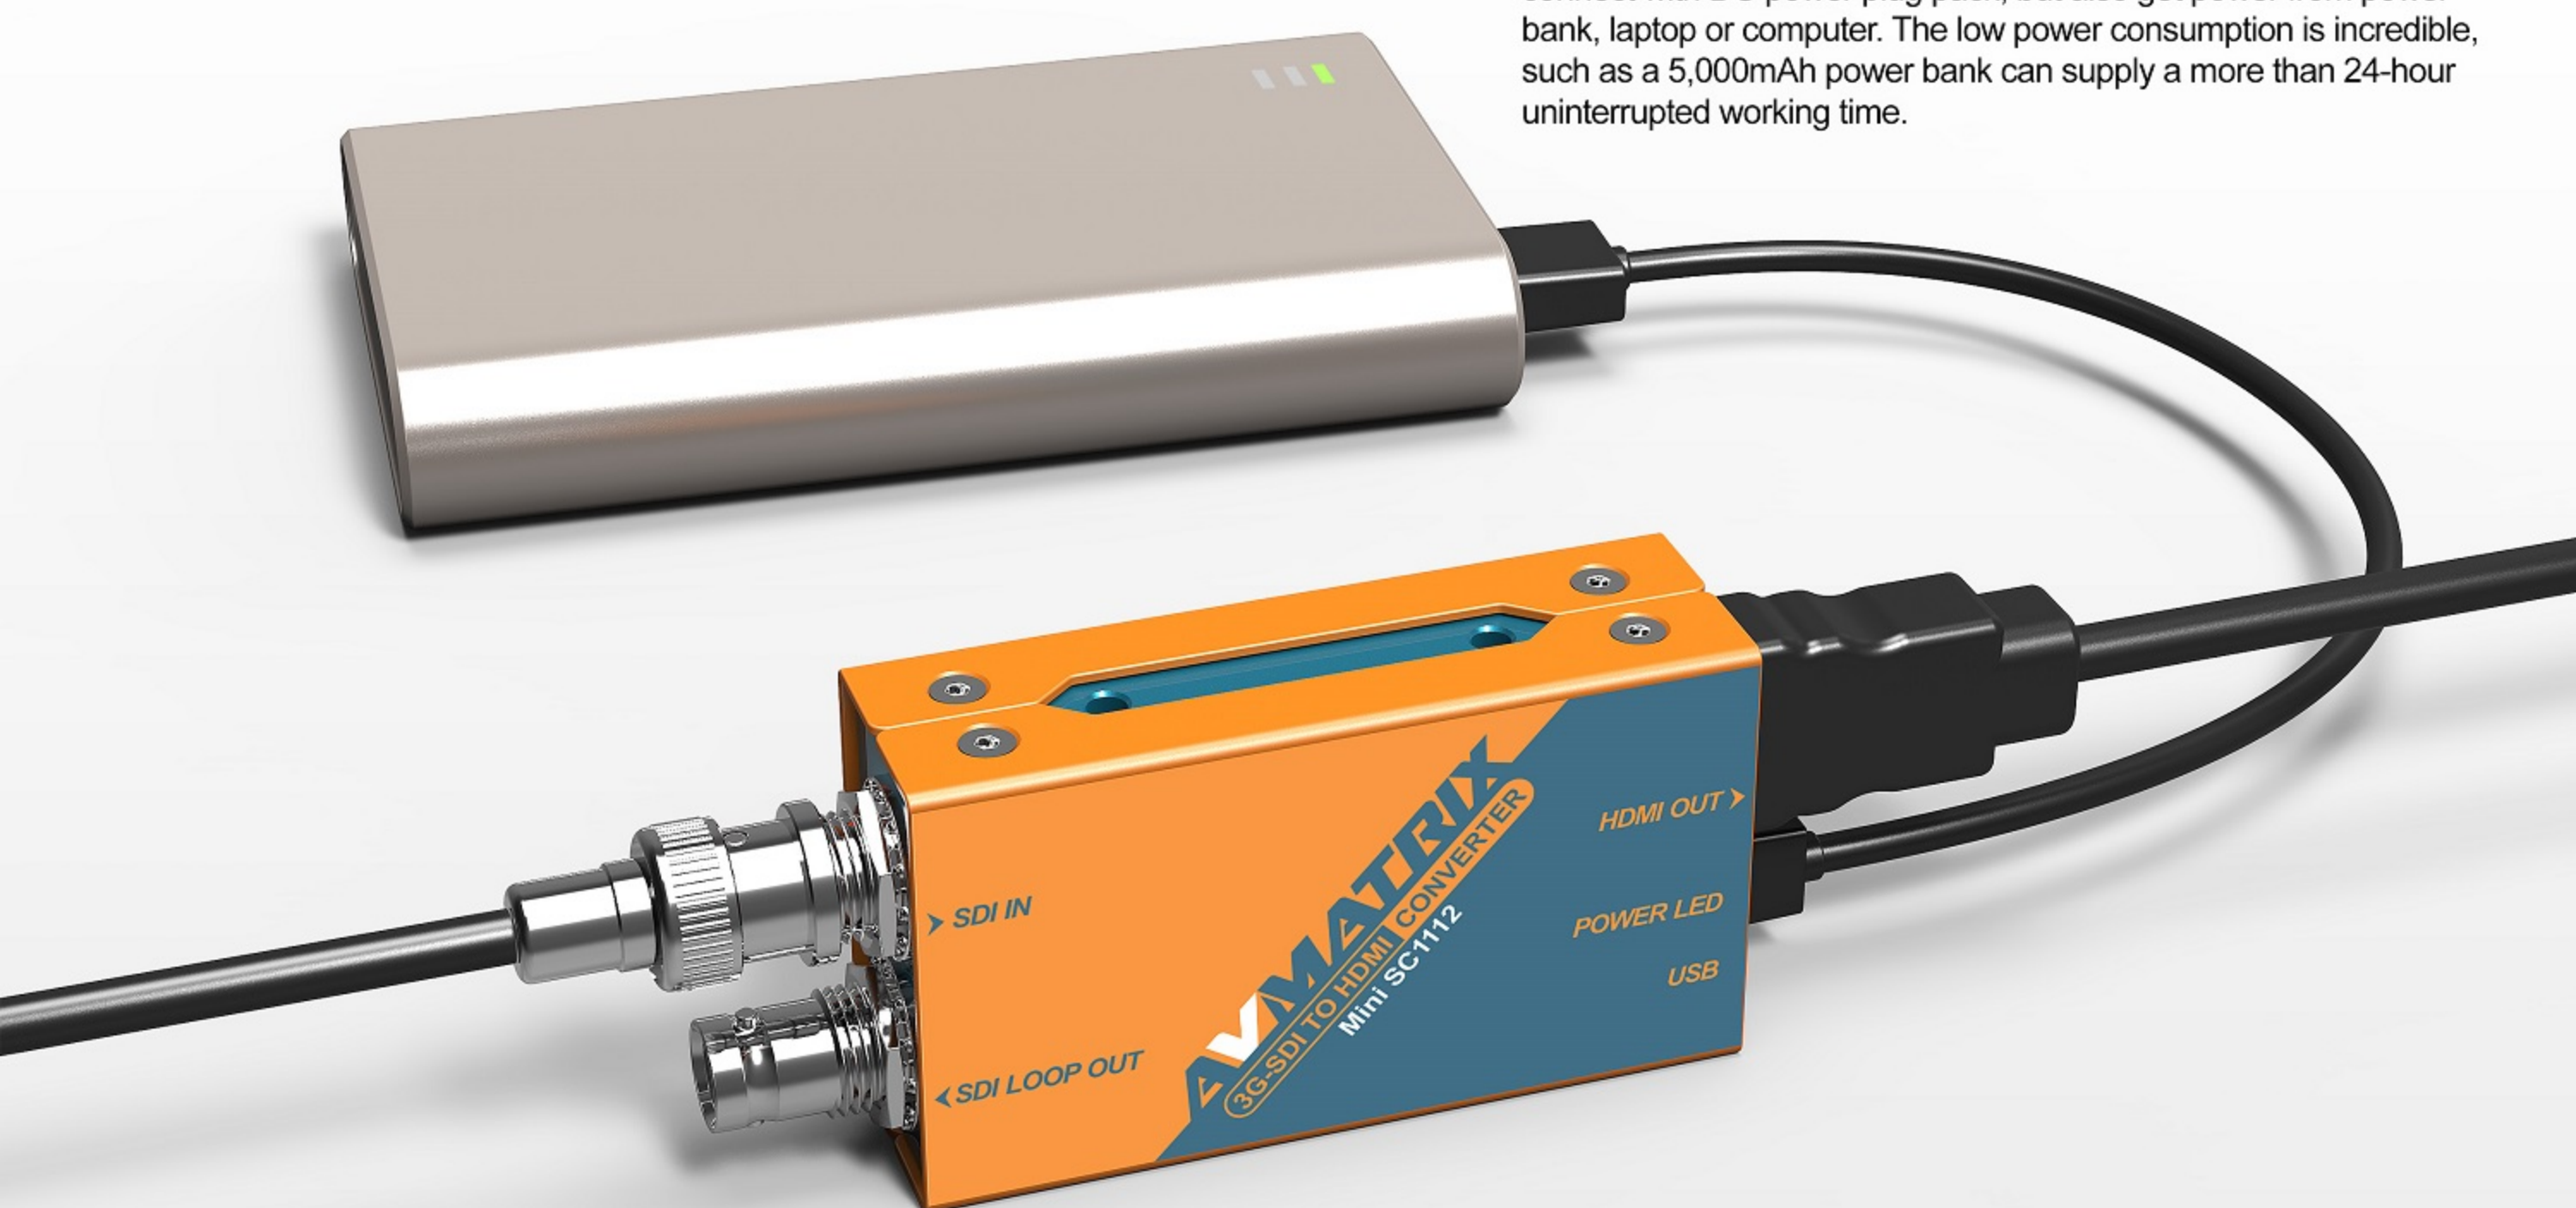

Model NO.: **Mini SC1112** | Model NO.: **Mini SC1221**  
**3G-SDI to HDMI** | **HDMI to 3G-SDI**  
**POCKET-SIZE BROADCAST CONVERTER**

### Born for Broadcast

Although it's a pocket-size converter, it is very convenient for users with the full size SDI and HDMI connectors; SD/HD/3G-SDI formats as well as level A and level B are also supported, up to 1080P 60Hz. Complying with EMC test, the steady and reliable performance makes it support 7×24h uninterrupted working without any lag or delay.

### Powered Anywhere

Featured with universal USB power solution design, avmatrix mini converter can be powered by Micro USB connection; it can not only connect with DC power plug pack, but also get power from power bank, laptop or computer. The low power consumption is incredible, such as a 5,000mAh power bank can supply a more than 24-hour uninterrupted working time.

### Pocket Size and Easy to Mount

Miniature design makes it portable for indoors and outdoors. It's possible to put into pocket and take to anywhere. With a convenient and detachable mounting bracket, it is also available in different application scenarios.