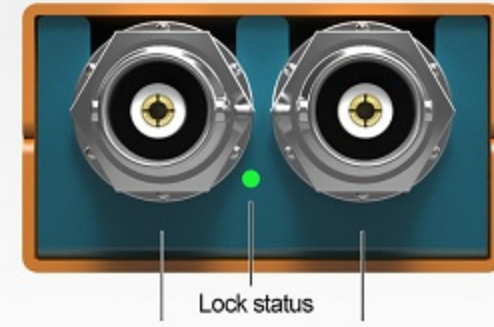

MODEL NO.	Mini SC1112	Mini SC1221
INPUT	SDI Video Input SD/HD/3G-SDI x1	HDMI Video Input HDMI type A x1
OUTPUT	SDI Video Loop Output SD/HD/3G-SDI x1 HDMI Video Output HDMI type A x1	SDI Video Output SD/HD/3G-SDI x2
SDI FORMATS	SD Format Support 525i 59.94 625i 50 HD Format Support 720p 24/25/30/50/59.94/60 1080i 50/59.94/60 1080p 23.98/24/25/29.97/30 1080psf 23.98/24/25/29.97/30 1080p 50/59.94/60 SDI Video Rate SD/HD/3G-SDI SDI Compliance SMPTE292M/SMPTE/259M/SMPTE 424M SDI Color Space and Precision YUV 4:2:2 SDI Auto Switching Auto selects SD-SDI, HD-SDI and 3G-SDI on input	SD Format Support 525i 59.94 625i 50 HD Format Support 720p 50/59.94/60 1035i 59.94/60 1080i 50/59.94/60 1080p 23.976/23.98/24/25/29.97/30/50/59.94/60 SDI Video Rate SD/HD/3G-SDI SDI Compliance SMPTE292M/SMPTE/259M/SMPTE 424M SDI Color Space and Precision YUV 4:2:2
HDMI FORMATS	HDMI Format Support 480i 60 576i 50 720p 24/25/30/59.94/60 1080i 50/59.94/60 1080p 23.98/24/25/29.97/30 1080p 50/59.94/60 HDMI Color Space and Precision YUV 4:2:2	HDMI Format Support 480i 60 576i 50 720p 50/59.94/60 1035i 59.94/60 1080i 50/59.94/60 1080p 23.976/23.98/24/25/29.97/30/50/59.94/60 HDMI Color Space and Precision YUV 4:2:2, YUV 4:4:4 & RGB 4:4:4
SIZE (W×D×H)	74mm × 41mm × 23mm	74mm × 41mm × 23mm
POWER	Power Micro USB Power Consumption 1.5W Voltage Range 3.3V~5V Operating Temperature 0°C~60°C	Power Micro USB Power Consumption 2W Voltage Range 3.3V~5V Operating Temperature 0°C~60°C
ENVIRONMENT	Storage Temperature 0°C~60°C Relative Humidity 0%~90% non-condensing	Storage Temperature 0°C~60°C Relative Humidity 0%~90% non-condensing
WARRANTY	3 year limited warranty	3 year limited warranty

Mini SC1112